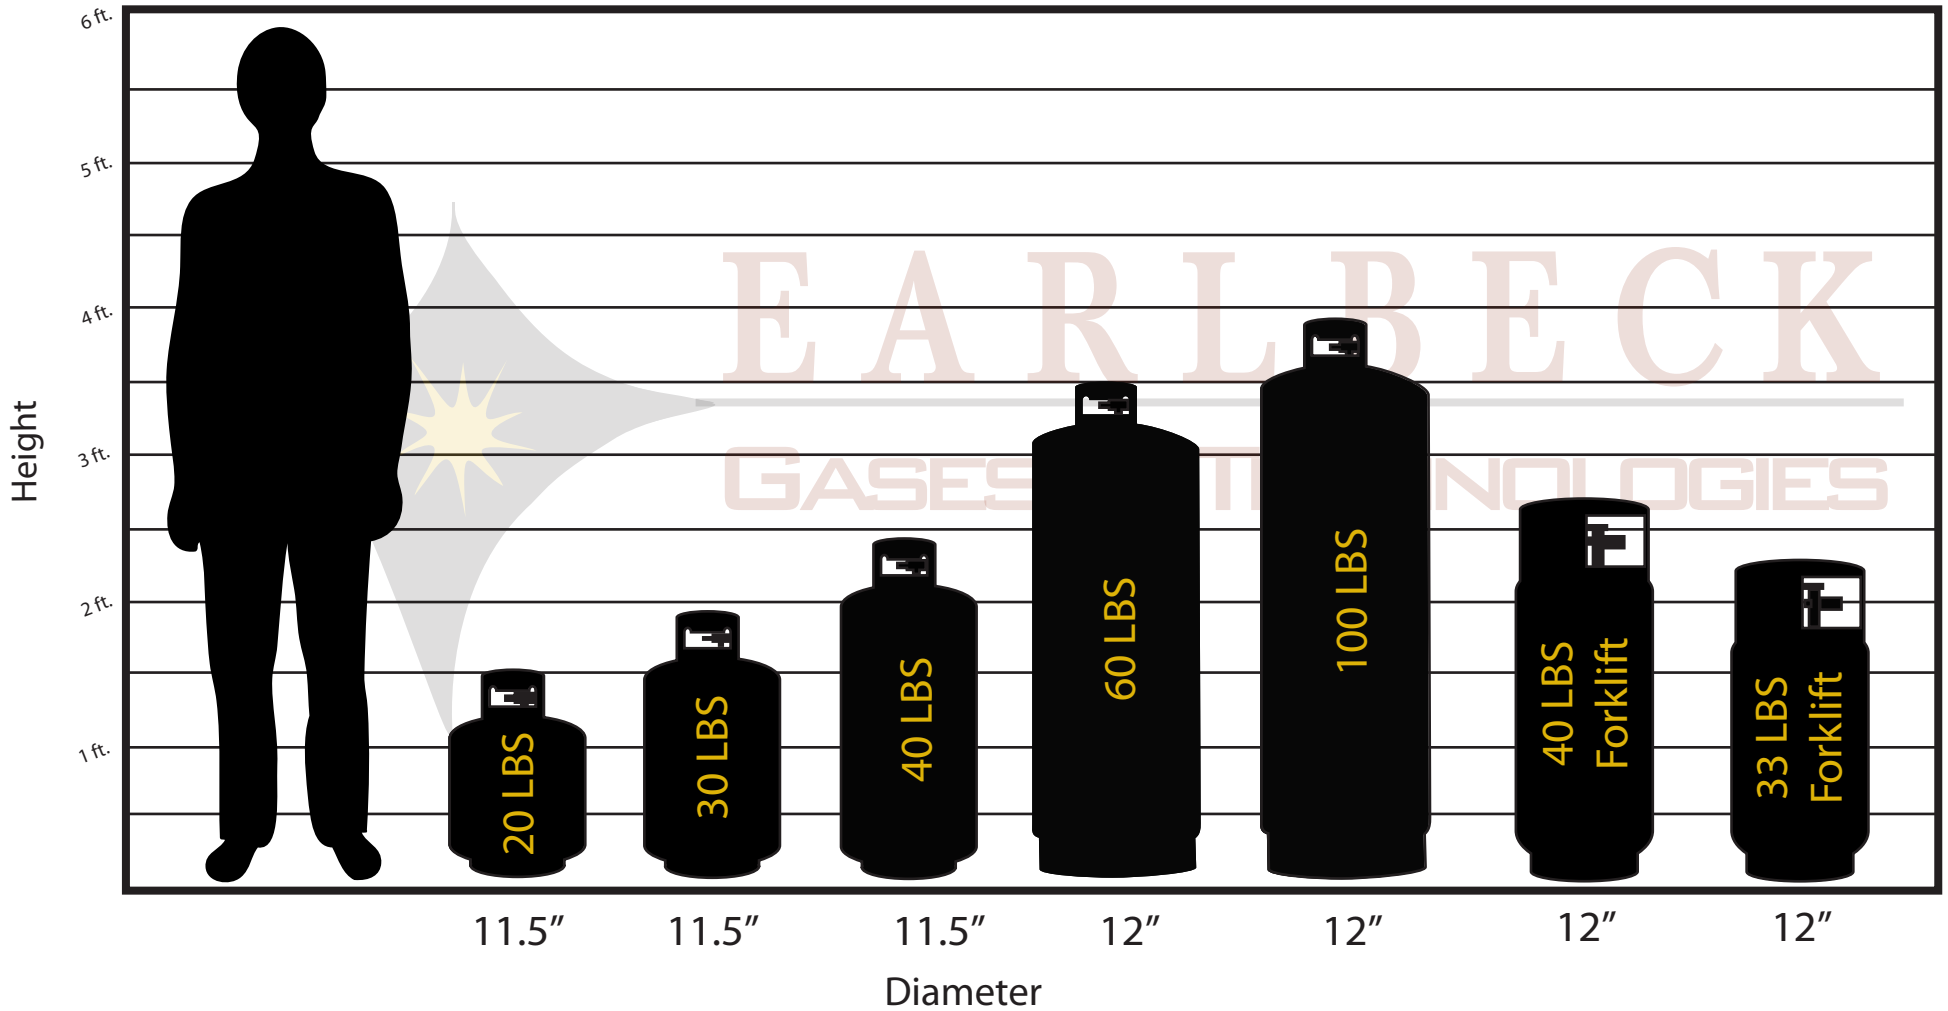

Propane Gas Cylinder Size Chart

EARLBECK
GASES & TECHNOLOGIES

8204 Pulaski Hwy, Baltimore, MD 21237

(410) 687-8400

www.earlbeck.com

Earlbeck offers a complete line of industrial, scientific, calibration, laser and welding gases. We supply purity levels up to 99.9999%, as well as, gas mixtures with multiple components. Our rigid quality control procedures assures you that Earlbeck can meet your most stringent requirements while maintaining control over quality and cost.